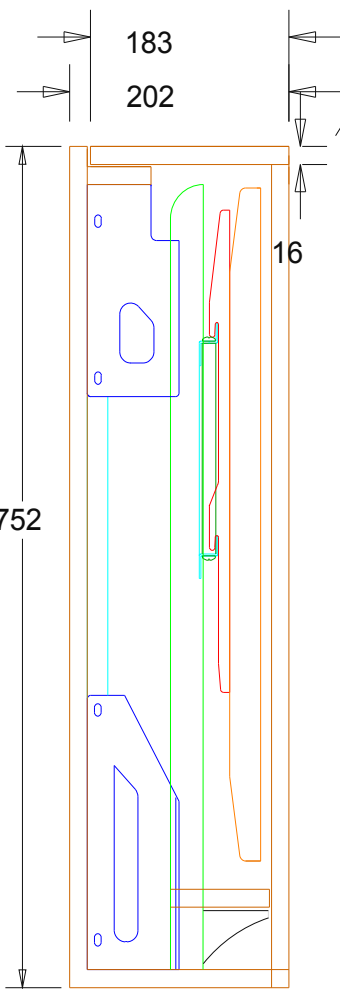

# CABINET LIFT 40" LED

NB NB ! manufacture cabinet larger to suit TV thickness

Standard concealed hinge

Screw to back of the panel

32" - 40" TV

NB NB Lid cannot be thicker than 16mm

NB ensure that the front panel removable to fit the lift

39

TV width plus 40mm

SIDE VIEW DOWN

183

202

16

752

SIDE VIEW DOWN

720

170

SIDE VIEW UP