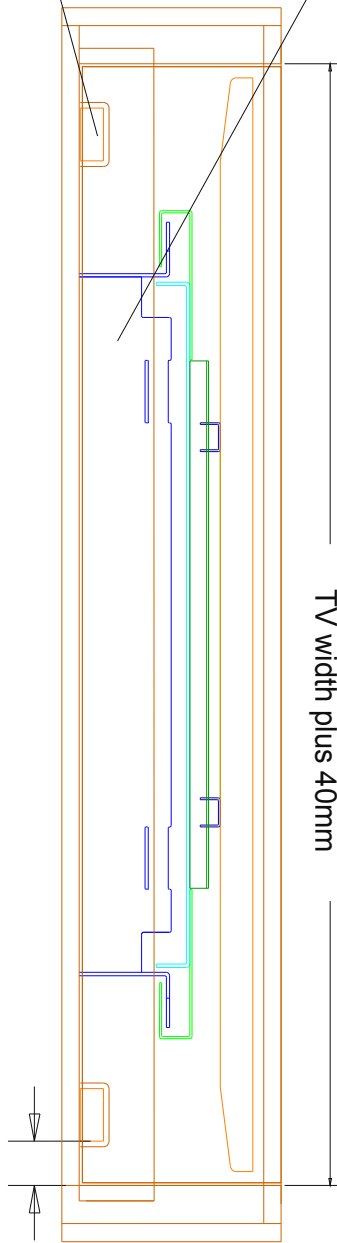

# CABINET LIFT 40" LED

NB NB ! manufacture cabinet larger to suit TV thickness

Standard concealed hinge

Screw to back of the panel

32" - 40" TV

NB NB Lid cannot be thicker than 16mm

NB ensure that the front panel removable to fit the lift

39

TV width plus 40mm

SIDE VIEW DOWN

183

202

16

752

SIDE VIEW DOWN

720

170

SIDE VIEW UP