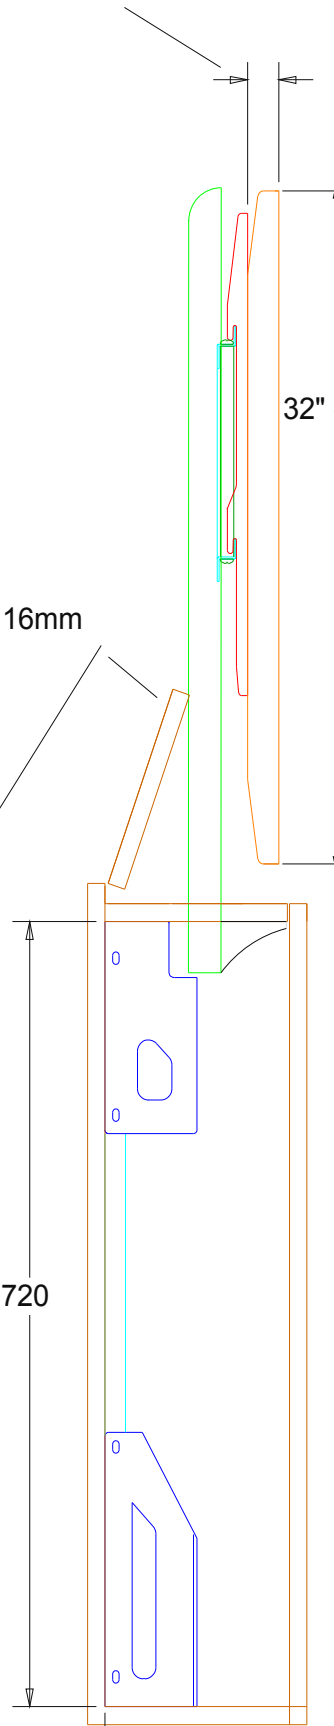

# CABINET LIFT 40" LED

NB NB ! manufacture cabinet larger to suit TV thickness

Standard concealed hinge

Screw to back of the panel

32" - 40" TV

NB NB Lid cannot be thicker than 16mm

NB ensure that the front panel removable to fit the lift

39

TV width plus 40mm

SIDE VIEW DOWN

183

202

16

752

SIDE VIEW DOWN

720

170

SIDE VIEW UP